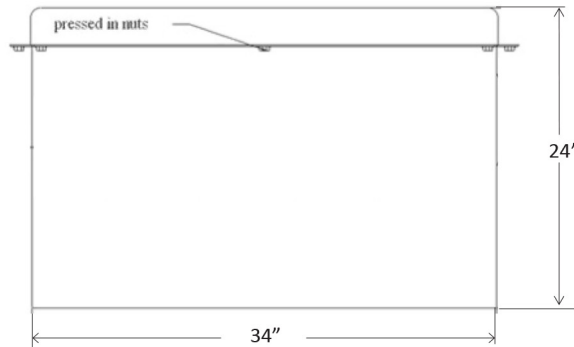

## Model AL-343424 & ALTC-L18 LARGE Pipe Chase Housing & 18" Curb

All dimensions are nominal and may be revised without notice

Model #	Description	Length	Width	Height
AL-343424	Housing	34"	34"	24"
ALTC-L18	Curb	32"	32"	18"

**Note:** Overall height of the Pipe Chase Housing mounted on top of the Sigrist Curb is 39" tall - There is a 3" skirt/overlap from the Pipe Chase Housing down over the top of the curb.

\*\*\* Dimensions are nominal and may be revised without notice